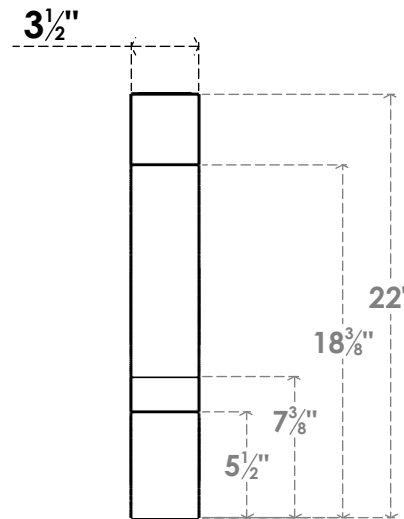

ITEM NUMBER: BRCPC035X22000X22000BOA

3 1/2"W X 22"D X 22"H BALBOA ARCHITECTURAL GRADE PVC CLOSED KNEE BRACE

SIDE PROFILE

FRONT PROFILE

ISOMETRIC

EKENA MILLWORK
2300 WEST MAIN ST.
CLARKSVILLE, TX 75426
TOLL FREE: 866-607-0453
WWW.EKENAMILLWORK.COM

NOTES

1. INSTALLATION TO BE COMPLETED IN ACCORDANCE WITH MANUFACTURER'S SPECIFICATIONS.
2. DRAWING MAY NOT BE TO SCALE
3. THIS DRAWING IS INTENDED FOR DESIGN AND PLANNING PURPOSES ONLY.
4. ALL INFORMATION CONTAINED HEREIN WAS CURRENT AT THE TIME OF DEVELOPMENT BUT MUST BE REVIEWED AND APPROVED BY THE PRODUCT MANUFACTURER TO BE CONSIDERED ACCURATE.
5. ARCHITECTURAL GRADE PVC PRODUCTS ARE MADE FROM EXPANDED CELLULAR PVC AND COME NATURALLY WHITE BUT MAY BE PAINTED