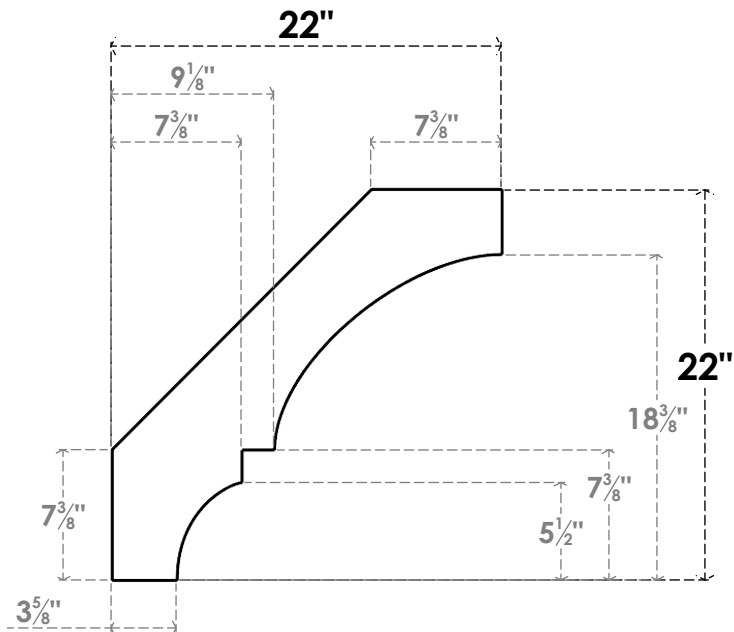

ITEM NUMBER: BRCPC035X22000X22000BOA

3 1/2"W X 22"D X 22"H BALBOA ARCHITECTURAL GRADE PVC CLOSED KNEE BRACE

SIDE PROFILE

FRONT PROFILE

ISOMETRIC

EKENA MILLWORK
2300 WEST MAIN ST.
CLARKSVILLE, TX 75426
TOLL FREE: 866-607-0453
WWW.EKENAMILLWORK.COM